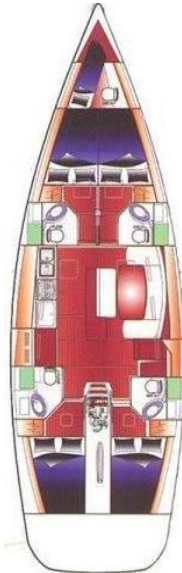

Cyclades 50.4 "Delfina"

Year 2008
Lenght over all mt. 15.65
Beam mt. 4.90
Draft mt. 2.10
Engine 110 hp
Gasoline tank lt. 400
Water tank lt. 980
Deck shower
Sprayhood
Cabins 4+1
Berth 8+1
WC 3 with shower and hot water
Bimini Top
Electrical windless
Electronic autohelm
Cartographics Gps
Echosounder
Classic main sail
Furling Genoa
Radio cd player
Electrical 12V e 220V on board
Cable 220 V + inverter
Dinghy mt 2,70 with outboard
Dive equipements on request