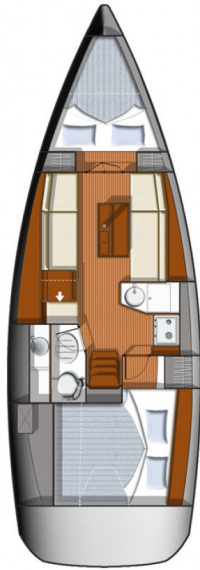

Sun Odyssey 33i "Pluton Planet"

Year 2010
Lenght over all mt. 10.30
Beam mt. 3.50
Draft mt. 1.97
Engine 28 hp Volvo
Gasoline tank lt. 140
Water tank lt. 160
Deck shower
Sprayhood
Cabins 2+ saloon
Berth 4+1
WC 1 with shower and hot water
Bimini Top
Elettrical windless
Elettronic autohelm
Cartographics Gps
Echosounder
Classic main sail
Furling Genoa
Radio cd player
Elettrical 12V e 220V on board
Cable 220 V + inverter
Dinghy mt 2,70 with outboard
Dive equipements on request