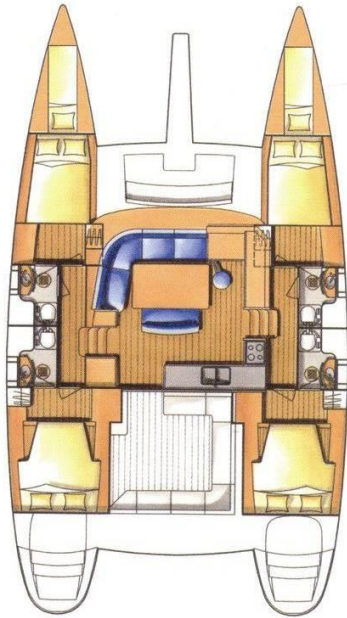

Lagoon 440 "ALIEN PLANET"

Year 2008
Length over all m 13.61
Beam m 7.70
Draft m 1.45
Engine 2x 55HP YANMAR
Gasoline tank L 2 x 175lt.
Water tank L 900
Deck shower
Spray hood
4+1+1 Cabins + dinette
Berths 8+2+1+1
4+1 WC with shower and hot water
Electrical windlass
Electronic autopilot
Cartographic Gps
Echo Sounder
Classic Main Sail 74mq
Lazy bag
Bimini Top
Furling Genoa 42mq
Radio cd player
Electricity on board 12V and 220V
Cable 220 V + inverter
Dinghy m 3.70
Outboard engine on request
Diving equipment on request