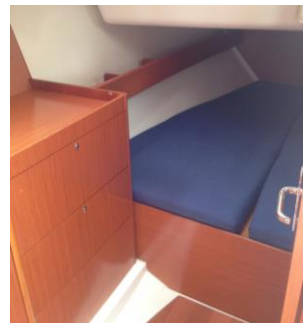

CYCLADES 39.3 "CARIDDI"

Year 2008
Length over all m 11.90
Beam m 3.90
Draft m 1.80
Engine 40 CV YANMAR
Gasoline tank L 200
Water tank L 320
Deck shower
Spray hood
3 Cabins + dinette
Berths 6+2
2 WC with shower and hot water
Bimini Top
Electrical windlass
Electronic autopilot
Cartographic Gps
Echo Sounder
Classic Main Sail 2016
Furling Genoa
Radio cd player
Electricity on board 12V and 220V
Cable 220 V + inverter
Dinghy m. 2,40
Outboard engine on request
Diving equipment on request