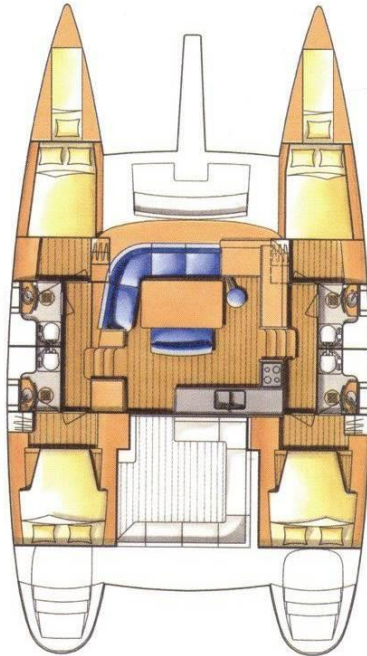

Lagoon 440 "ALIEN PLANET"

Year 2008
Length over all m 13.61
Beam m 7.70
Draft m 1.45
Engine 2x 55HP YANMAR
Gasoline tank L 2 x 330t.
Water tank L 900
Deck shower
Spray hood
4+1+1 Cabins + dinette
Berths 8+2+1+1
4+1 WC with shower and hot water
Electrical windlass
Electronic autopilot
Cartographic Gps
Echo Sounder
Classic Main Sail 74mq
Lazy bag
Bimini Top
Furling Genoa 42mq
Radio cd player
Electricity on board 12V and 220V
Cable 220 V + inverter
Dinghy m 3.70
Outboard engine on request
Diving equipment on request